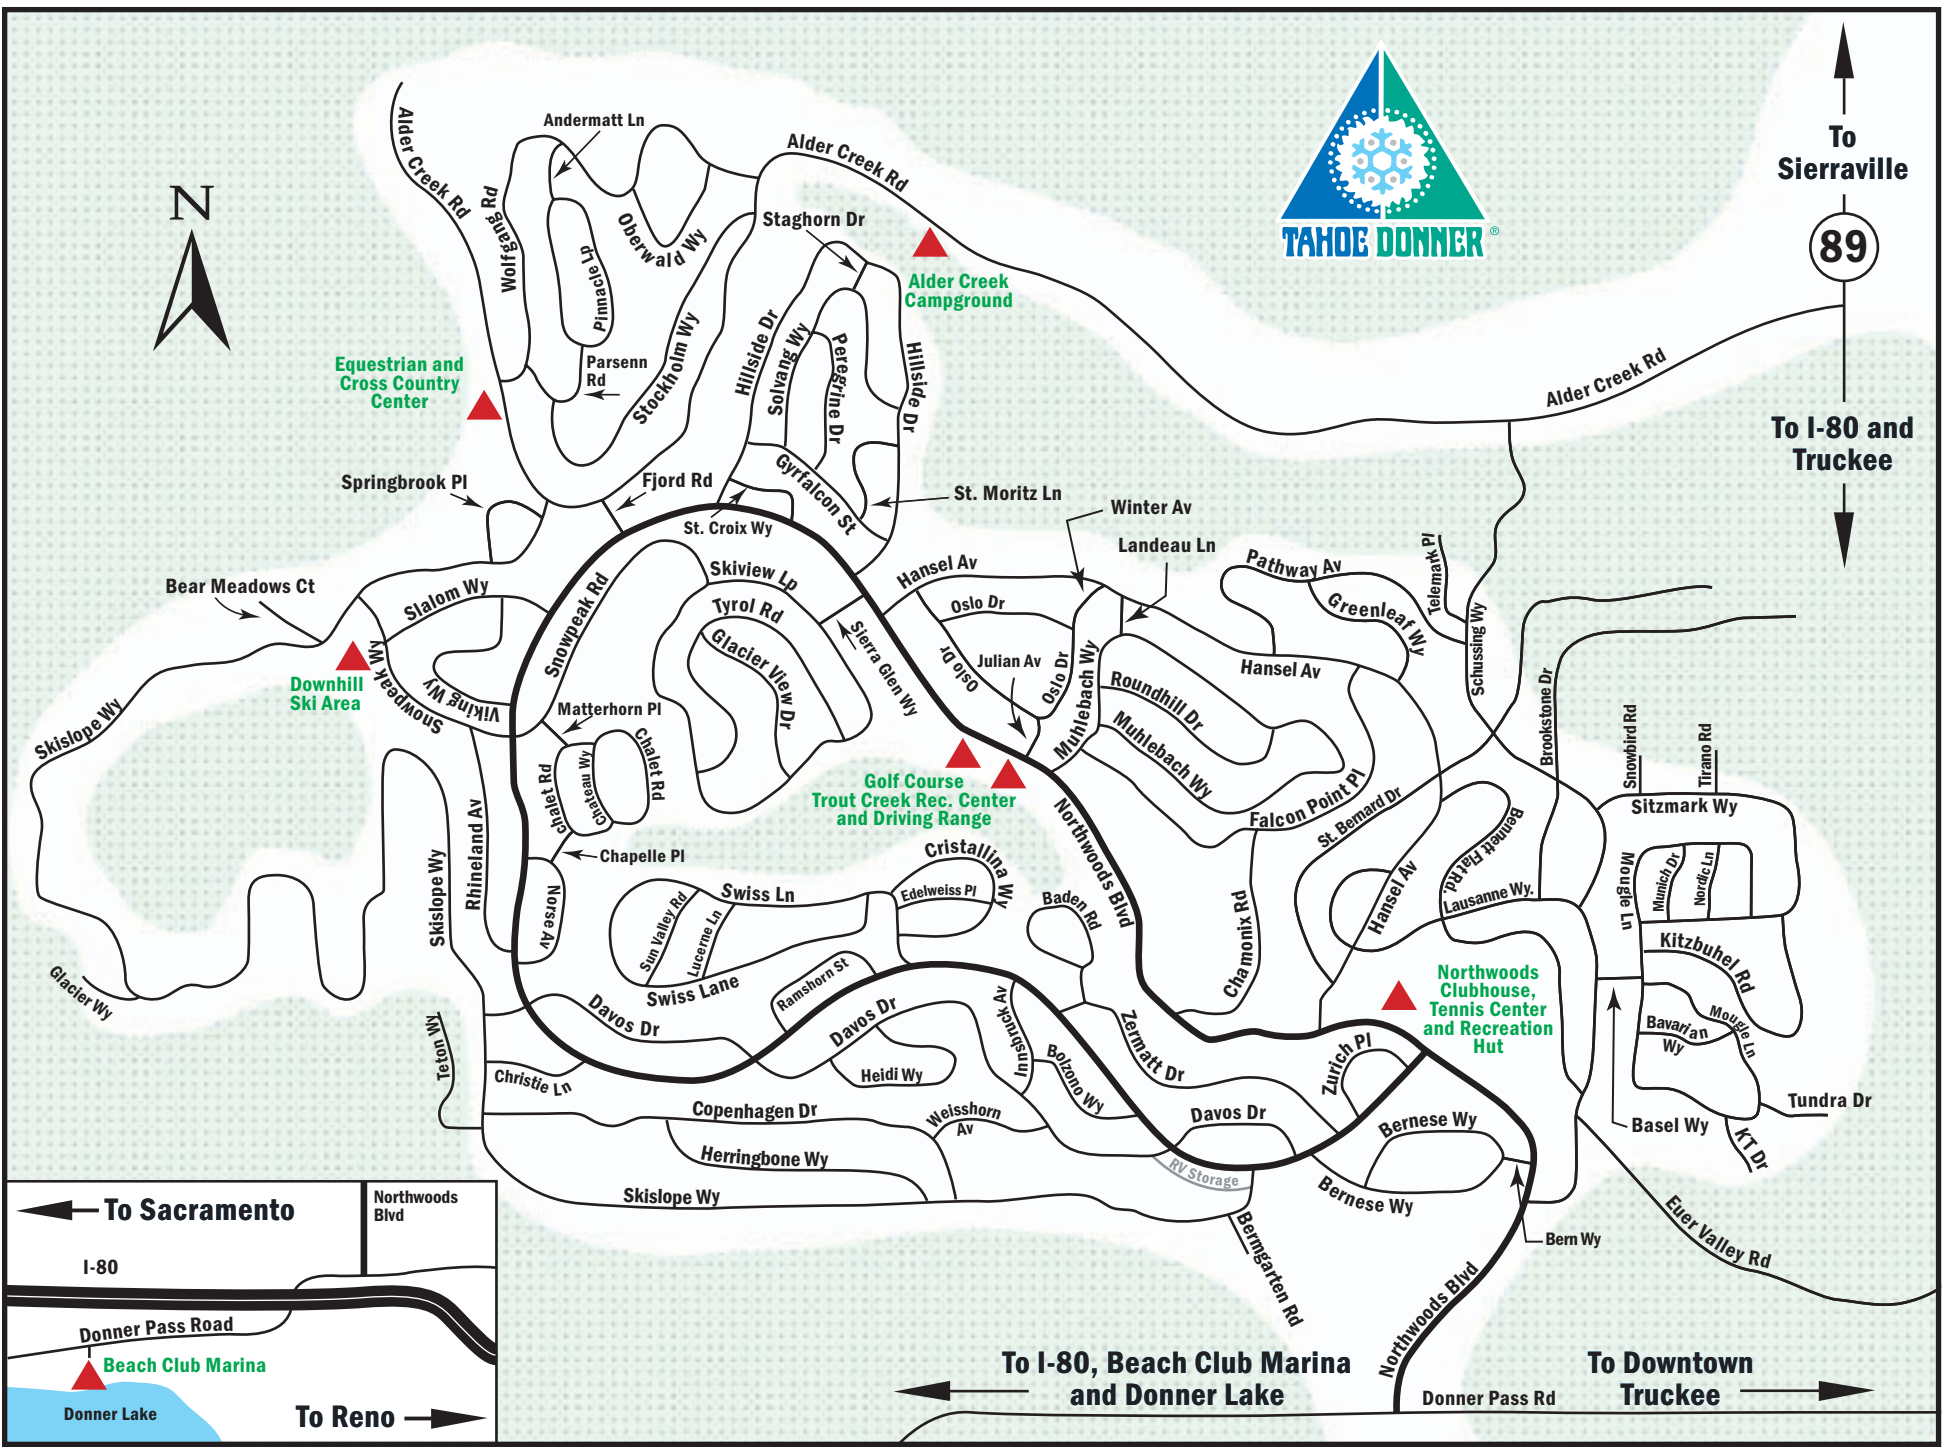

To Sierraville

89

To I-80 and Truckee

To I-80, Beach Club Marina and Donner Lake

To Downtown Truckee

Donner Pass Rd